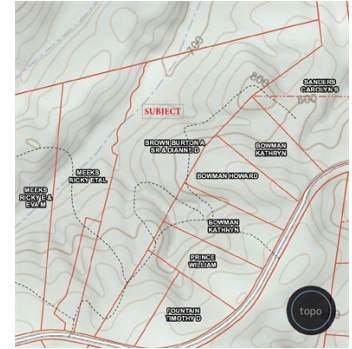

Wooded Rural Acreage

\$ 169,000

800 Wells Road, Homer, GA 30547

[WEB: BanksCountyParcel.com](http://BanksCountyParcel.com)

- » **MLS #:** GAMLS:8505750
- » Land
- » Nice rural tract of +28 acres, per survey
- » Gentle Rolling Topography
- » Small stream on property

Located in rural Banks County, this parcel was timbered about 10 years or so ago, and has begun its regrowth. Great parcel for a gentleman farm.